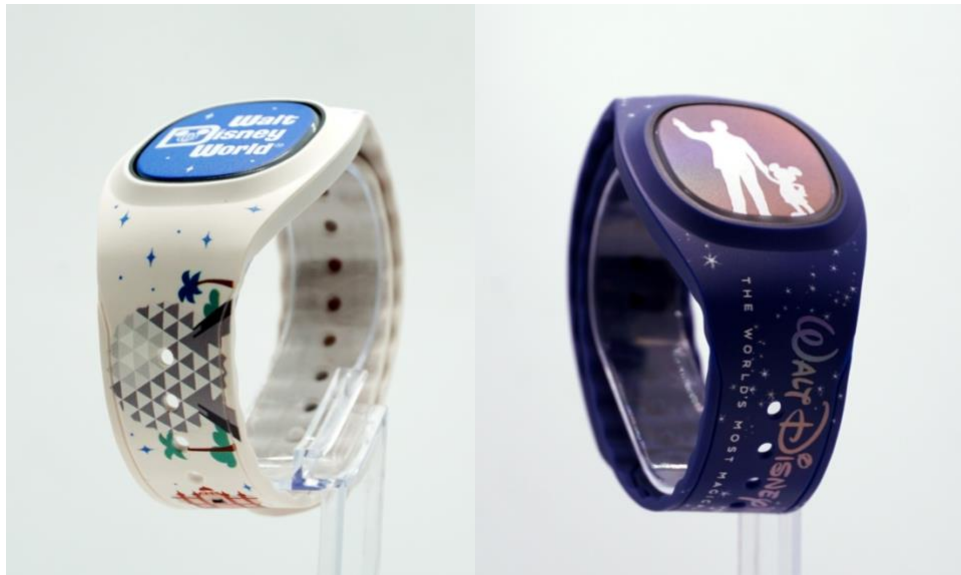

Sept. 30, 2021

MagicBand+ Will Debut in 2022 at Walt Disney World Resort as Part of 50th Anniversary Celebration

Innovation is essential to The Walt Disney Company story, dating back to its inception nearly a century ago. As Walt Disney once said, “We’ll always be introducing and testing and demonstrating new materials and new systems.” Well, that promise will come true once again next year when Walt Disney World Resort releases our next-generation wearable technology, MagicBand+.

The original MagicBand was introduced in 2013 at Walt Disney World, making the guest experience in our theme parks and resorts more convenient and hands-free for things like park and guest room entry, retail and dining, Disney PhotoPass and more. MagicBand+ will retain those popular features and add functionality that unlocks new moments of magic for you.

After Guests enter a theme park, MagicBand+ will come alive at various times with color-changing lights, haptic vibrations and gesture recognition. The wearable will allow Guests to engage with favorite Disney moments in new ways, including:

- Play like a bounty hunter in a galaxy far, far away and find virtual bounties throughout Black Spire Outpost in *Star Wars: Galaxy's Edge* at Disney's Hollywood Studios.
- Interact with the “Disney Fab 50 Character Collection,” the golden sculptures spread throughout the Walt Disney World theme parks.
- Experience nighttime spectaculars in a new way as you see the band light up and complement the magic in the skies, including the new “Harmonious” at EPCOT and “Disney Enchantment” at Magic Kingdom Park.